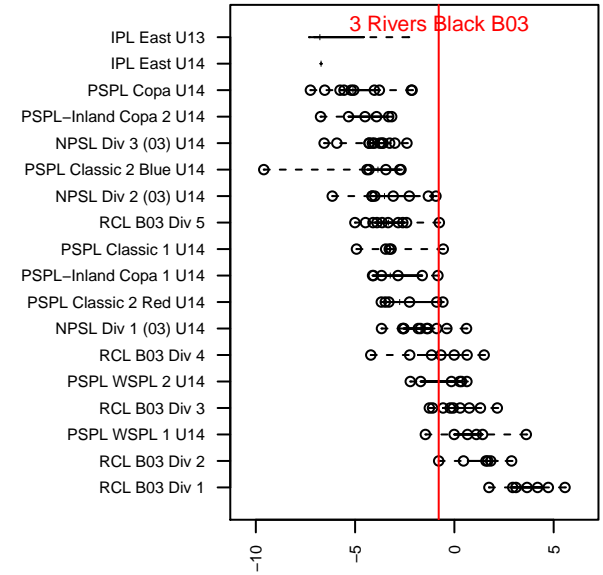

**attack and defense rating
relative to others at age
and all opponents in last 13 months**