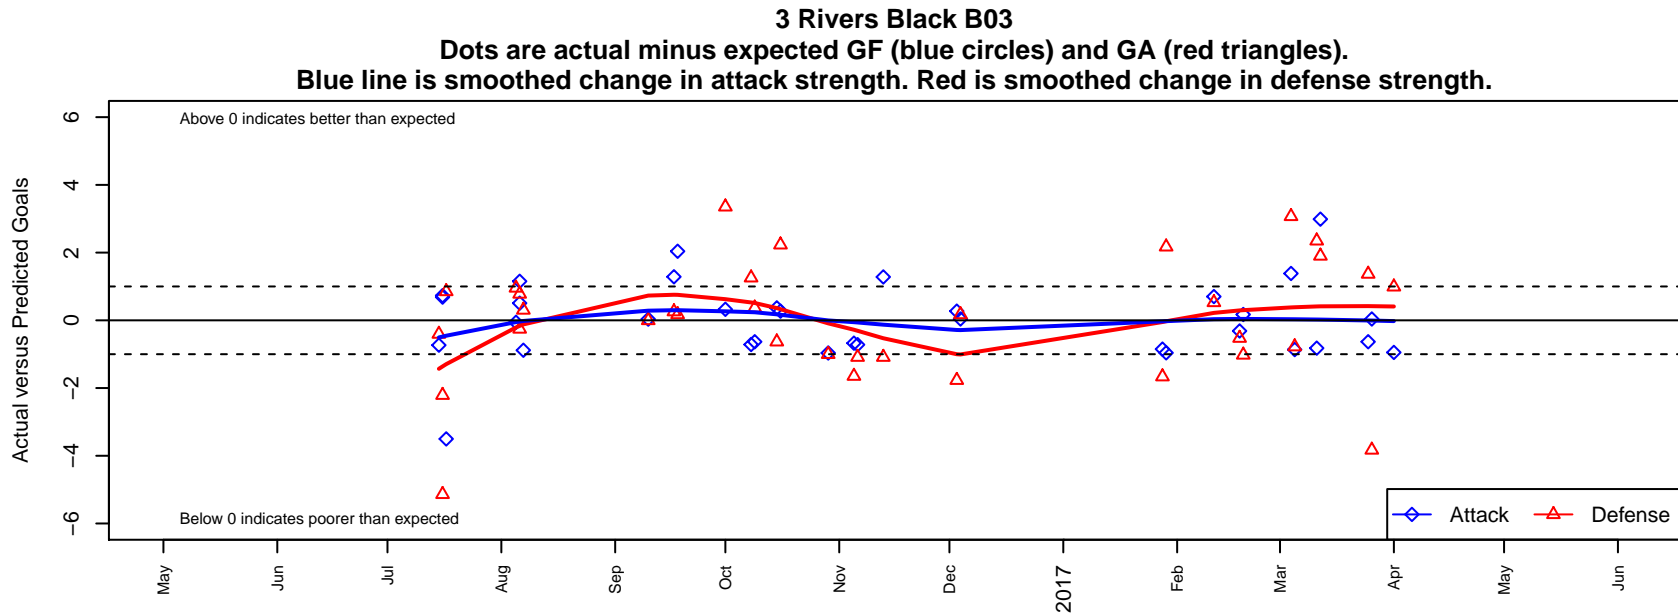

3 Rivers Black B03

3 Rivers SC
 Pasco, WA
 B03 total strength=1212
 attack=5.58 defense=3.11
 fall league = RCL B03 Div 2
 spr league = Win RCL B03 Div 3
 notes= Axel 2014-5

alt names used:
 3RSC B03 Black
 3RSC Black B03
 3RSC B2003 BLACK
 3RSC B2003 BLACK
 3RSC B2003 BLACK

Venues played:
 2016 Beaverton Cup BU14 Silver
 2016 Mt Hood Challenge U14 Silver
 2016 RCL B03 Div 2
 2016 Win RCL B03 Div 3
 2016 WYS Presidents Cup B03 Division 1

**attack and defense variance (black dot)
relative to other teams
and top 10 in region**