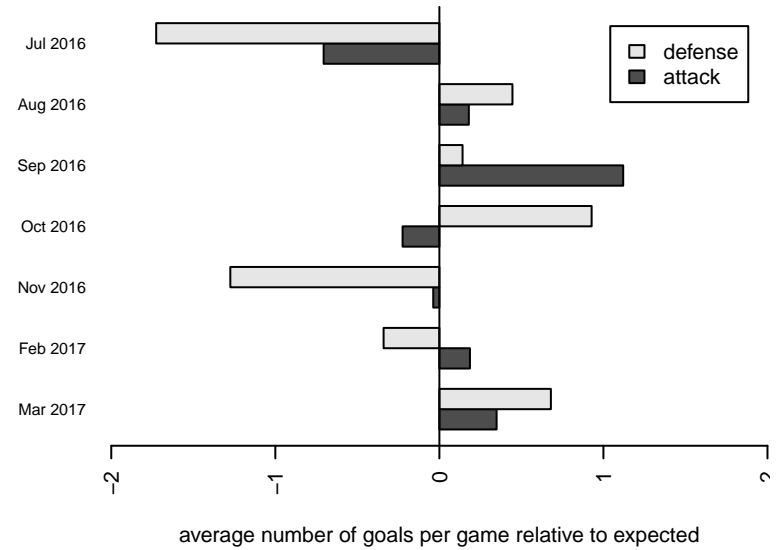

Performance relative to 13 month average